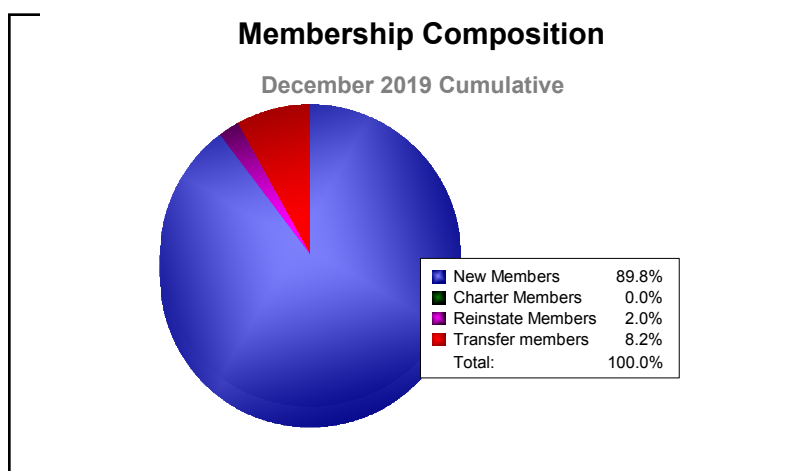

Year	New Clubs	Dropped Clubs	Gain/ Loss Clubs	New Members	Charter Members	Reinstate Members	Transfer Members	Total Member Added	Total Members Dropped	Gain/ Loss Members
2015-2016	0	-1	-1	103	1	4	16	124	-154	-30
2016-2017	0	-1	-1	103	0	4	17	124	-154	-30
2017-2018	0	-2	-2	135	0	11	12	158	-129	29
2018-2019	0	0	0	84	1	4	18	107	-128	-21
2019-2020	0	-1	-1	44	0	1	4	49	-65	-16
<b>Average</b>	<b>0</b>	<b>-1</b>	<b>-1</b>	<b>94</b>	<b>0</b>	<b>5</b>	<b>13</b>	<b>112</b>	<b>-126</b>	<b>-14</b>

Year	New Clubs	Dropped Clubs	Gain/ Loss Clubs	New Members	Charter Members	Reinstate Members	Transfer Members	Total Member Added	Total Members Dropped	Gain/ Loss Members
2015-2016	0	0	0	14	0	3	4	21	-20	1
2016-2017	0	0	0	30	0	1	3	34	-23	11
2017-2018	0	0	0	25	0	1	0	26	-18	8
2018-2019	0	0	0	25	0	0	2	27	-23	4
2019-2020	0	0	0	5	0	2	0	7	-9	-2
<b>Average</b>	<b>0</b>	<b>0</b>	<b>0</b>	<b>20</b>	<b>0</b>	<b>1</b>	<b>2</b>	<b>23</b>	<b>-19</b>	<b>4</b>