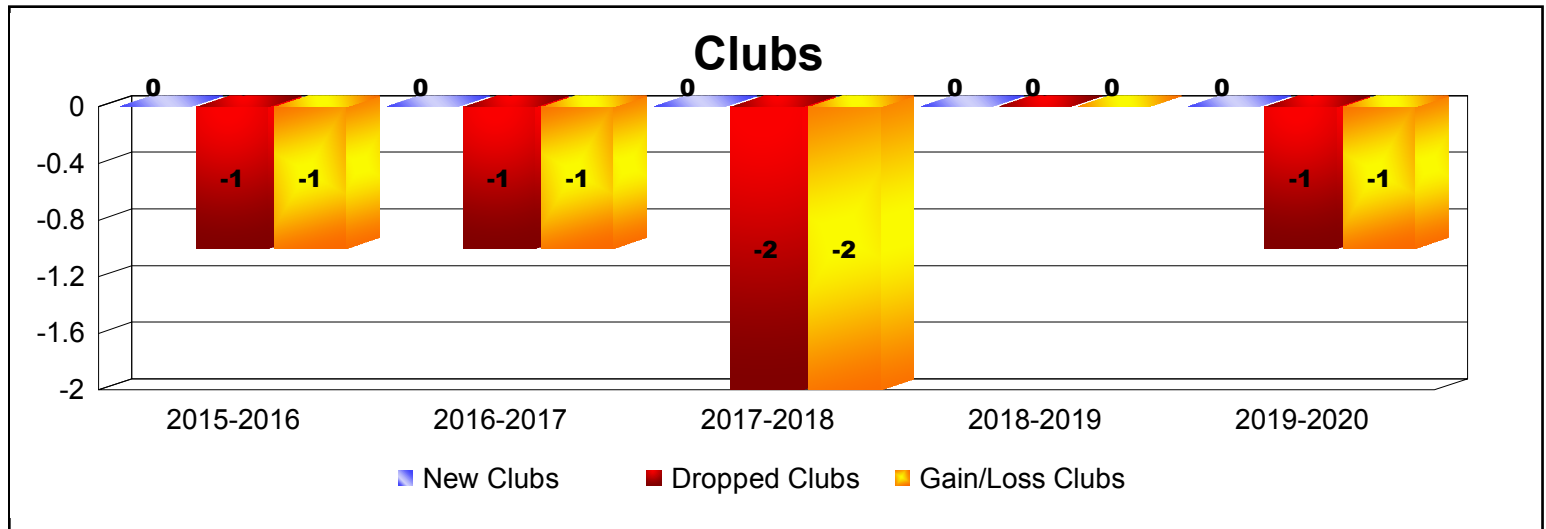

Year	New Clubs	Dropped Clubs	Gain/ Loss Clubs	New Members	Charter Members	Reinstate Members	Transfer Members	Total Member Added	Total Members Dropped	Gain/ Loss Members
2015-2016	0	-1	-1	103	1	4	16	124	-154	-30
2016-2017	0	-1	-1	103	0	4	17	124	-154	-30
2017-2018	0	-2	-2	135	0	11	12	158	-129	29
2018-2019	0	0	0	84	1	4	18	107	-128	-21
2019-2020	0	-1	-1	44	0	1	4	49	-65	-16
<b>Average</b>	<b>0</b>	<b>-1</b>	<b>-1</b>	<b>94</b>	<b>0</b>	<b>5</b>	<b>13</b>	<b>112</b>	<b>-126</b>	<b>-14</b>

Year	New Clubs	Dropped Clubs	Gain/ Loss Clubs	New Members	Charter Members	Reinstate Members	Transfer Members	Total Member Added	Total Members Dropped	Gain/ Loss Members
2015-2016	0	0	0	14	0	3	4	21	-20	1
2016-2017	0	0	0	30	0	1	3	34	-23	11
2017-2018	0	0	0	25	0	1	0	26	-18	8
2018-2019	0	0	0	25	0	0	2	27	-23	4
2019-2020	0	0	0	5	0	2	0	7	-9	-2
<b>Average</b>	<b>0</b>	<b>0</b>	<b>0</b>	<b>20</b>	<b>0</b>	<b>1</b>	<b>2</b>	<b>23</b>	<b>-19</b>	<b>4</b>