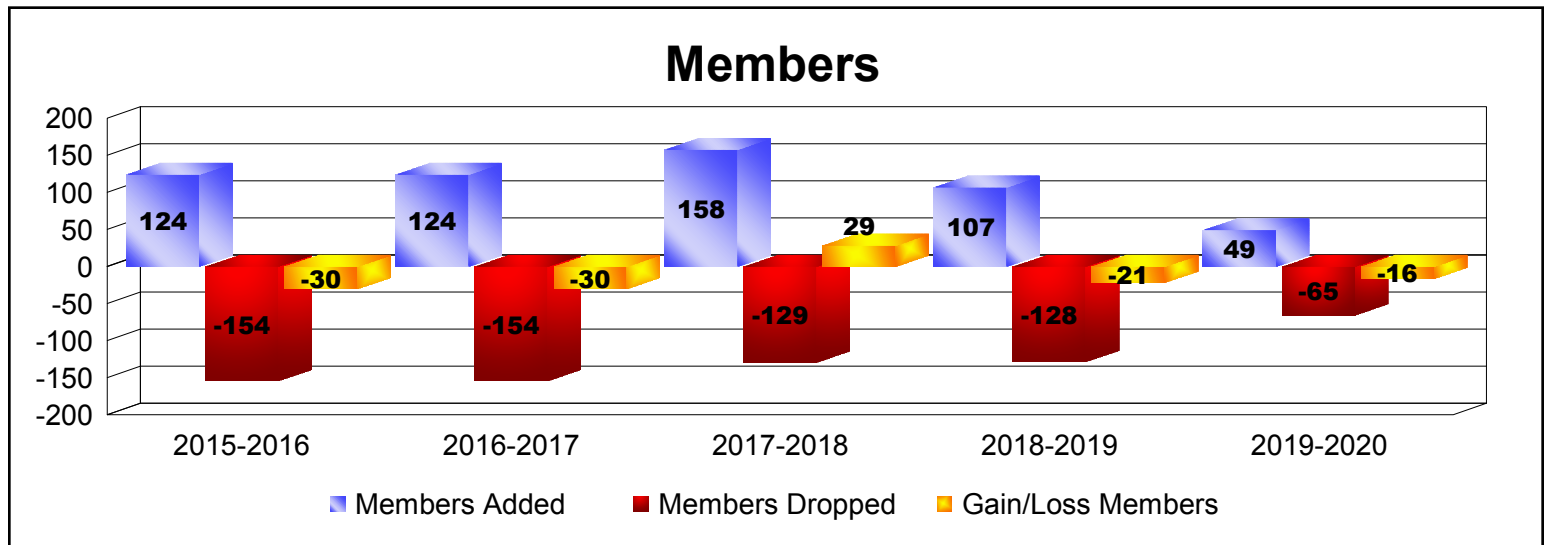

Year	New Clubs	Dropped Clubs	Gain/ Loss Clubs	New Members	Charter Members	Reinstate Members	Transfer Members	Total Member Added	Total Members Dropped	Gain/ Loss Members
2015-2016	0	-1	-1	103	1	4	16	124	-154	-30
2016-2017	0	-1	-1	103	0	4	17	124	-154	-30
2017-2018	0	-2	-2	135	0	11	12	158	-129	29
2018-2019	0	0	0	84	1	4	18	107	-128	-21
2019-2020	0	-1	-1	44	0	1	4	49	-65	-16
<b>Average</b>	<b>0</b>	<b>-1</b>	<b>-1</b>	<b>94</b>	<b>0</b>	<b>5</b>	<b>13</b>	<b>112</b>	<b>-126</b>	<b>-14</b>

Year	New Clubs	Dropped Clubs	Gain/ Loss Clubs	New Members	Charter Members	Reinstate Members	Transfer Members	Total Member Added	Total Members Dropped	Gain/ Loss Members
2015-2016	0	0	0	14	0	3	4	21	-20	1
2016-2017	0	0	0	30	0	1	3	34	-23	11
2017-2018	0	0	0	25	0	1	0	26	-18	8
2018-2019	0	0	0	25	0	0	2	27	-23	4
2019-2020	0	0	0	5	0	2	0	7	-9	-2
<b>Average</b>	<b>0</b>	<b>0</b>	<b>0</b>	<b>20</b>	<b>0</b>	<b>1</b>	<b>2</b>	<b>23</b>	<b>-19</b>	<b>4</b>