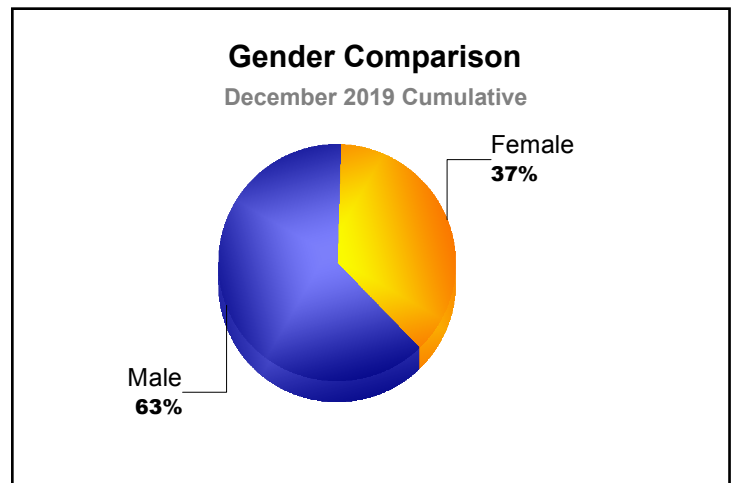

Year	New Clubs	Dropped Clubs	Gain/ Loss Clubs	New Members	Charter Members	Reinstate Members	Transfer Members	Total Member Added	Total Members Dropped	Gain/ Loss Members
2015-2016	0	-1	-1	103	1	4	16	124	-154	-30
2016-2017	0	-1	-1	103	0	4	17	124	-154	-30
2017-2018	0	-2	-2	135	0	11	12	158	-129	29
2018-2019	0	0	0	84	1	4	18	107	-128	-21
2019-2020	0	-1	-1	44	0	1	4	49	-65	-16
<b>Average</b>	<b>0</b>	<b>-1</b>	<b>-1</b>	<b>94</b>	<b>0</b>	<b>5</b>	<b>13</b>	<b>112</b>	<b>-126</b>	<b>-14</b>